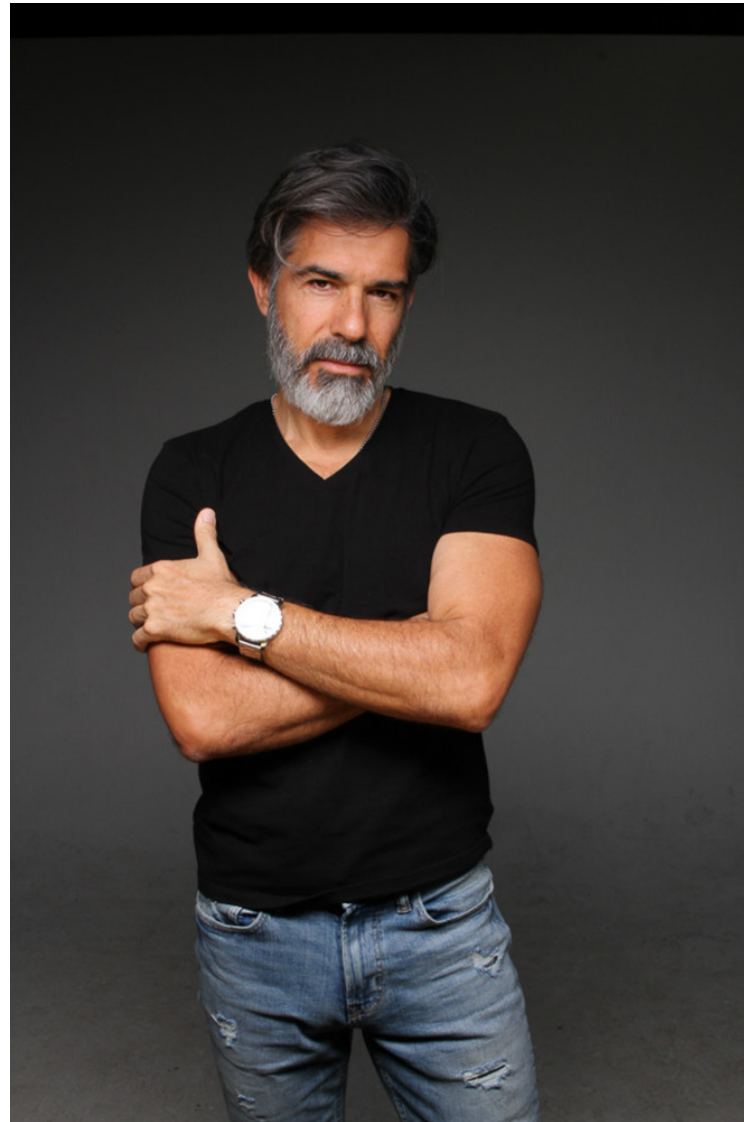

**GARY M**

Height: 189cm / 6' 2½" Chest: 104cm / 41" Waist: 81cm / 32" Shoes: 43 EU / 9US / 8.5UK Hair: Salt & Pepper Eyes: Brown

## GARY M

Height: 189cm / 6' 2½" Chest: 104cm / 41" Waist: 81cm / 32" Shoes: 43 EU / 9US / 8.5UK Hair: Salt & Pepper Eyes: Brown

**GARY M**

Height: 189cm / 6' 2½" Chest: 104cm / 41" Waist: 81cm / 32" Shoes: 43 EU / 9 US / 8.5 UK Hair: Salt & Pepper Eyes: Brown