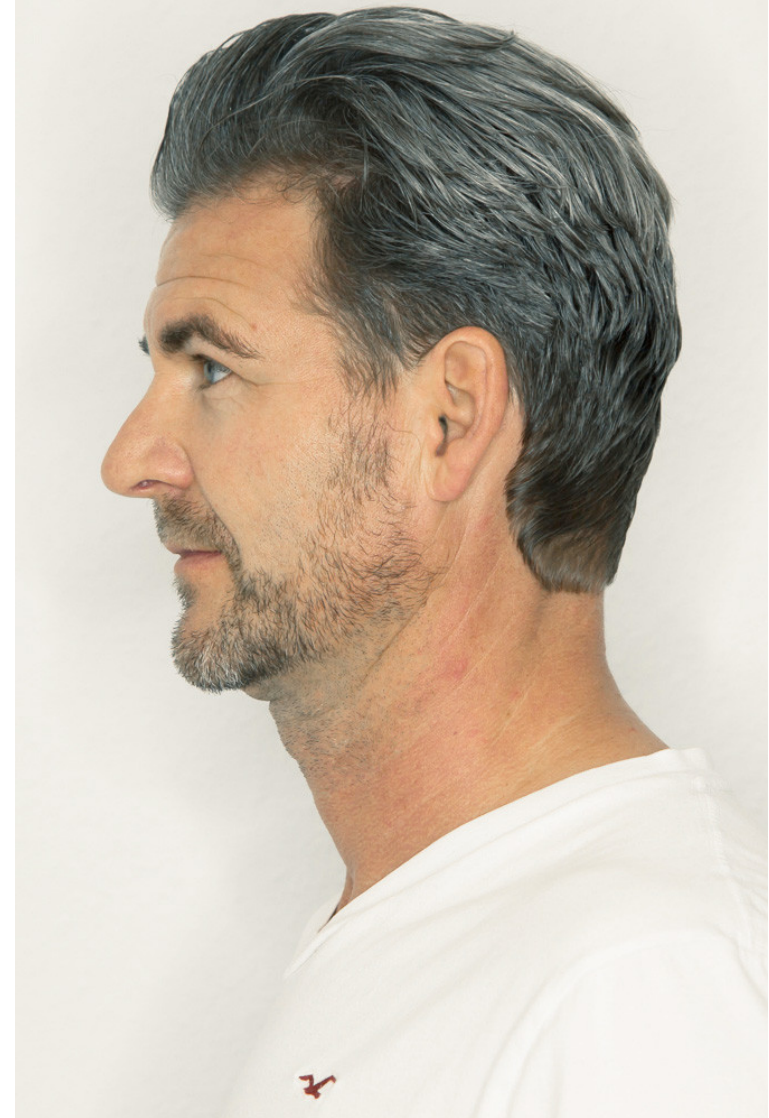

**KLAUS H**

Height: 188cm / 6' 2" Chest: 104cm / 41" Waist: 84cm / 33" Hips: 104cm / 41" Shoes: 44 EU / 10US / 9.5UK Hair: Brown Eyes: Green

**KLAUS H**

Height: 188cm / 6' 2" Chest: 104cm / 41" Waist: 84cm / 33" Hips: 104cm / 41" Shoes: 44 EU / 10US / 9.5UK Hair: Brown Eyes: Green

## KLAUS H

Height: 188cm / 6' 2" Chest: 104cm / 41" Waist: 84cm / 33" Hips: 104cm / 41" Shoes: 44 EU / 10US / 9.5UK Hair: Brown Eyes: Green