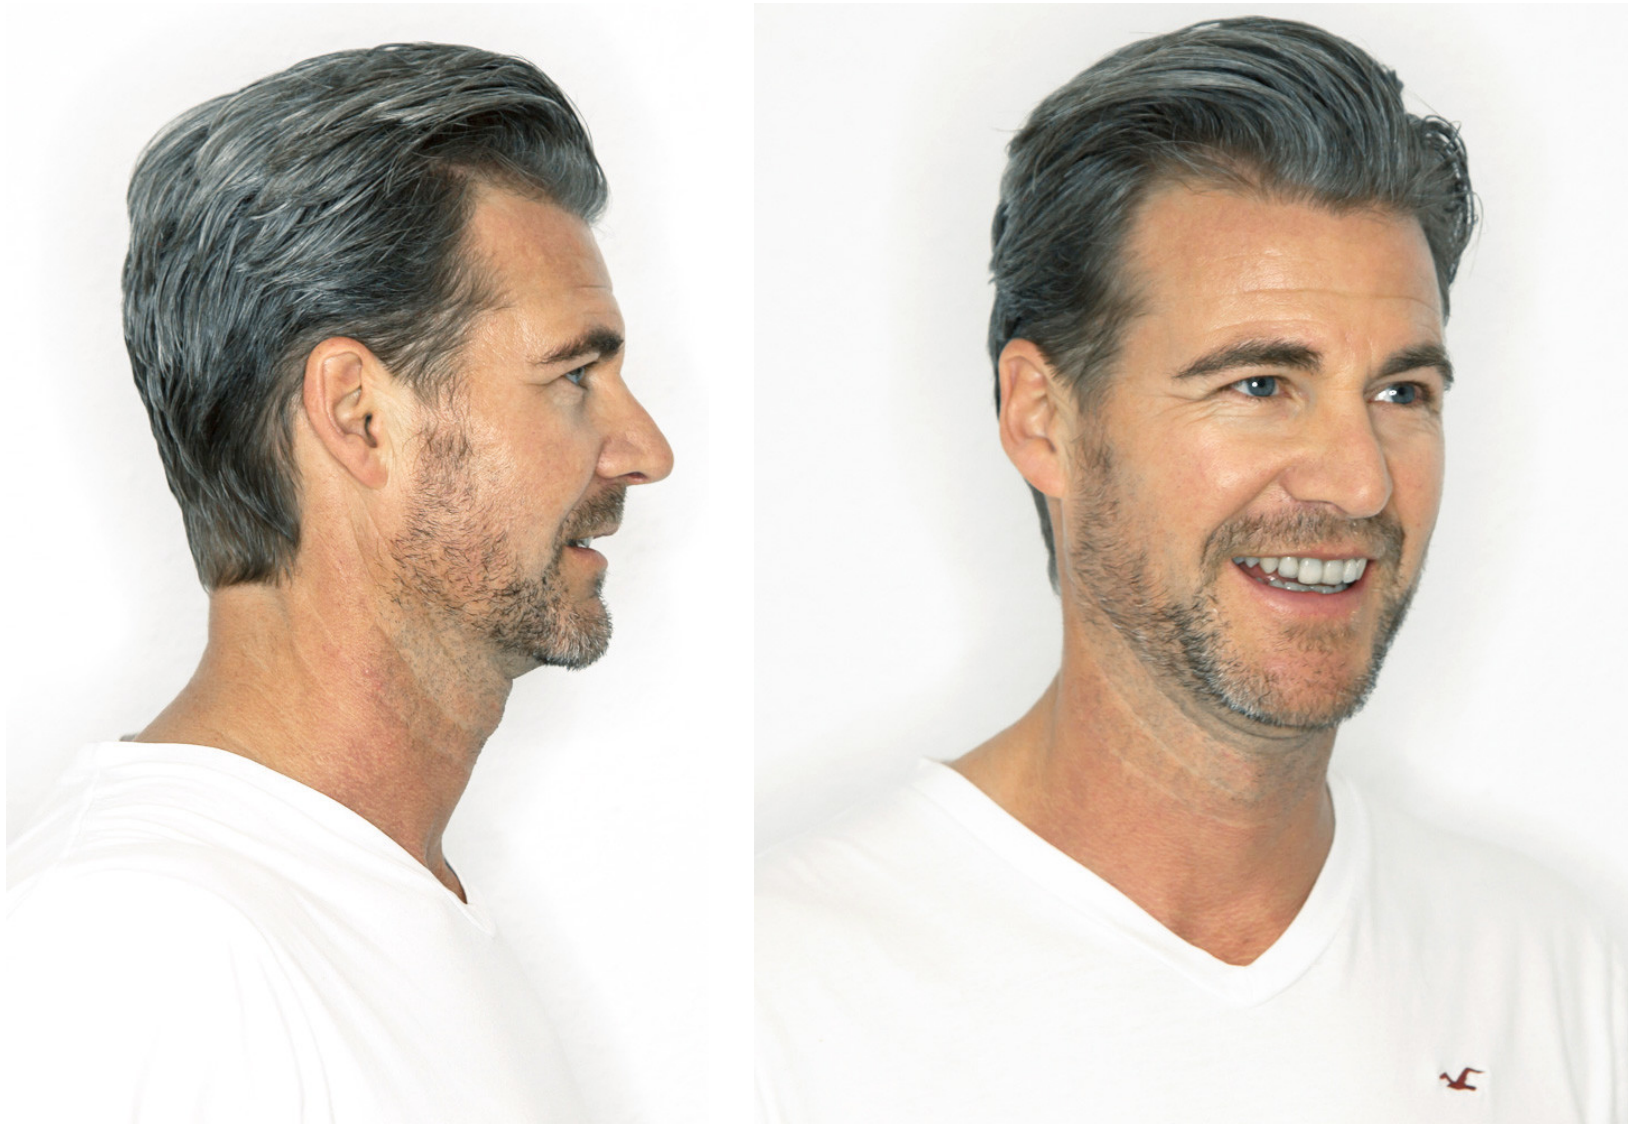

**KLAUS H**

Height: 188cm / 6' 2" Chest: 104cm / 41" Waist: 84cm / 33" Hips: 104cm / 41" Shoes: 44 EU / 10US / 9.5UK Hair: Brown Eyes: Green

**KLAUS H**

Height: 188cm / 6' 2" Chest: 104cm / 41" Waist: 84cm / 33" Hips: 104cm / 41" Shoes: 44 EU / 10US / 9.5UK Hair: Brown Eyes: Green

## KLAUS H

Height: 188cm / 6' 2" Chest: 104cm / 41" Waist: 84cm / 33" Hips: 104cm / 41" Shoes: 44 EU / 10US / 9.5UK Hair: Brown Eyes: Green